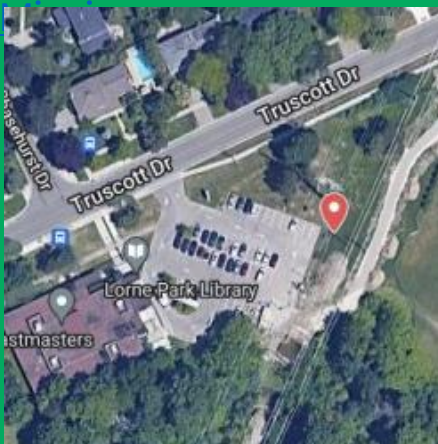

Day 1

Drop off/Pick up: Christ First Church – [1700 Mazo Crescent, Mississauga](#)

Day 2

Drop off/Pick up: Lorne Park Library – [1474 Truscott Dr.](#)

Day 3

Drop off/Pick up: Erindale Park – [1695 Dundas St W, Mississauga](#)

Day 4

Drop off/Pick up: Erindale Secondary School – [2021 Dundas St. W, Mississauga](#)

Day 5

Drop off/Pick up: Pheasant Run Park – [4140 Pheasant Run, Mississauga](#)

Routes may vary depending on the skill level of the children