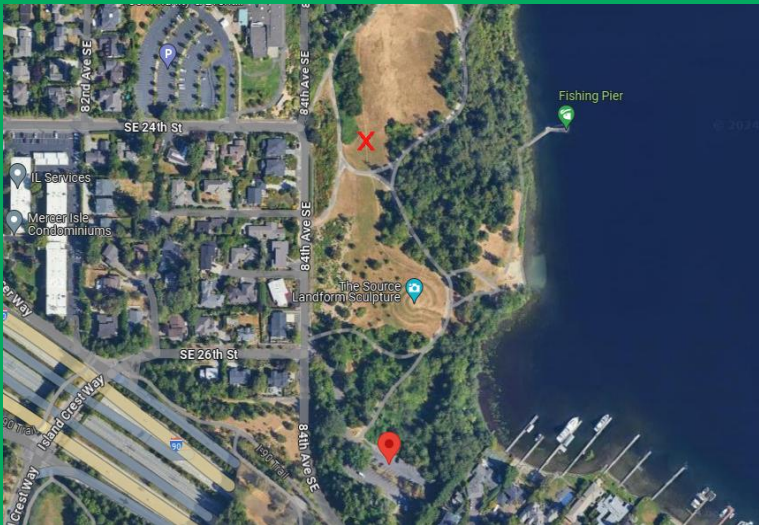

# MERCER ISLAND

### Days 1-4

Drop off/Pick up: Luther Burbank Park, South Parking Lot – [2024 84<sup>th</sup> Ave SE Mercer Island](#)

\*Meet at the open grass space south of the tennis courts. We recommend giving yourself extra time to get walk to the meeting spot from the parking lot.

### Day 5

Drop off/Pick up: Pioneer Park – [Meet corner of 84th Ave SE and SE 68<sup>th</sup> St](#)

Routes may vary depending on the skill level of the children

If there are any changes to the schedule, we will let you know with as much notice as possible