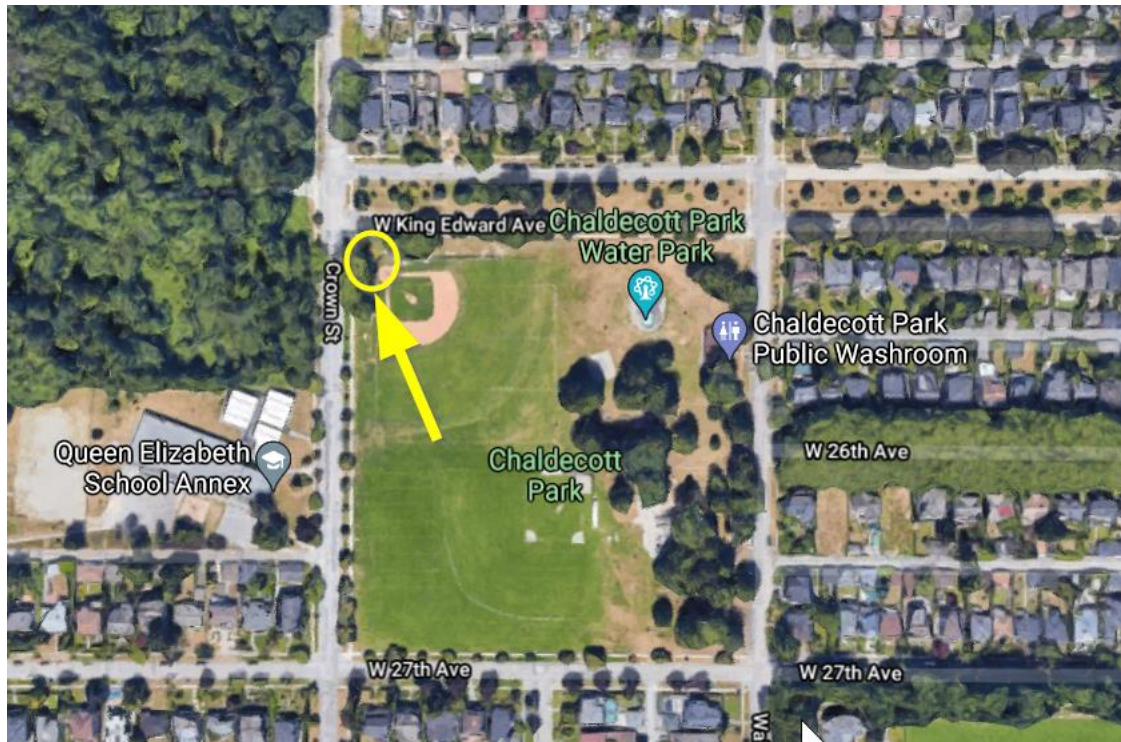

VANCOUVER PEDALHEADS TRAIL – POINT GREY DROP OFF AND PICK UP SCHEDULE

Day 1

Jericho Hill Centre – lower gravel parking lot (4196 W 4th Ave, Vancouver)

For directions to this location, click [HERE](#)

Days 2 – 5

Chaldecott Park - North West Corner (4175 Wallace Street, Vancouver)

For directions to this location, click [HERE](#)

Routes will vary depending on the skills of the children.