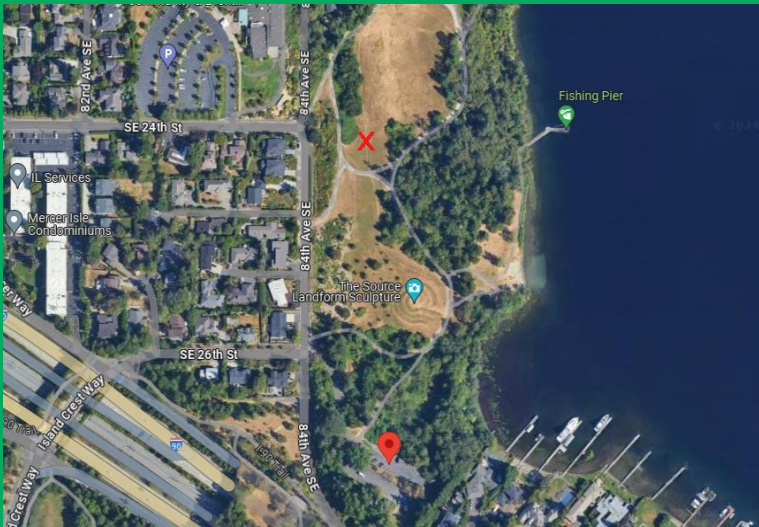

MERCER ISLAND – LUTHER BURBANK PARK SUMMER 2024

TRAIL RIDING DROP OFF + PICKUP SCHEDULE

Please arrive 10 minutes before your scheduled start time every day. Due to the nature of this program, classes head into trails promptly at the start of class to enjoy their planned ride.

Days 1-4

Drop off/Pick up: Luther Burbank Park, South Parking Lot – [2024 84th Ave SE Mercer Island](#)

*Meet at the open grass space south of the tennis courts. We recommend giving yourself extra time to get walk to the meeting spot from the parking lot.

Day 5

Drop off/Pick up: Pioneer Park – [Meet corner of 84th Ave SE and SE 68th St](#)

Routes may vary depending on the skill level of the children

If there are any changes to the schedule, we will let you know with as much notice as possible